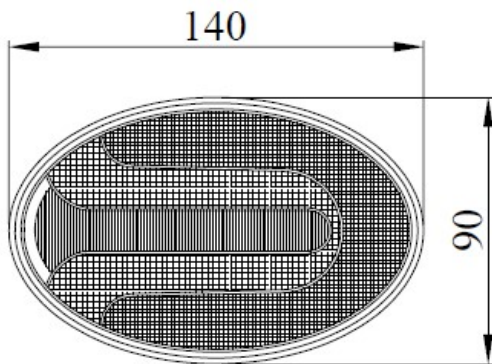

Z-T203

LED COMBINATION REAR LAMP

FUNCTION :

- Stop/ Brake
- Direction Indicator
- Rear Position Lamp

SPEC :

- Light Source : Stop/ Brake – 8 LEDs ,
- Direction Indicator – 10 LEDs ,
- Rear Position Lamp – 6 LEDs

MATERIAL :

- Lens : PC

LED Combination Rear Lamp

Lens Material: PC

Product Code	Stop / Brake	Reversing Lamp	Direction Indicator Lamp	Rear Position Lamp	Rear Fog	Reflex Reflector	Number plate light
Z-T203(left/right)	●	/	●	●	/	/	/
LED QTY	8pcs	/	10pcs	6pcs	/	/	/
Power Consumption	/	/	/	/	/	/	/
Compliance	R7	/	R8	R7	/	/	/