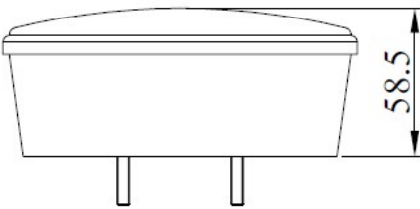

Z-T203

LED COMBINATION REAR LAMP

FUNCTION :

- Stop/ Brake
- Direction Indicator
- Rear Position Lamp

SPEC :

- Light Source : Stop/ Brake – 8 LEDs ,
- Direction Indicator – 10 LEDs ,
- Rear Position Lamp – 6 LEDs

MATERIAL :

- Lens : PC

LED Combination Rear Lamp

Lens Material: PC

Product Code	Stop / Brake	Reversing Lamp	Direction Indicator Lamp	Rear Position Lamp	Rear Fog	Reflex Reflector	Number plate light
Z-T203(left/right)	●	/	●	●	/	/	/
LED QTY	8pcs	/	10pcs	6pcs	/	/	/
Power Consumption	/	/	/	/	/	/	/
Compliance	R7	/	R8	R7	/	/	/